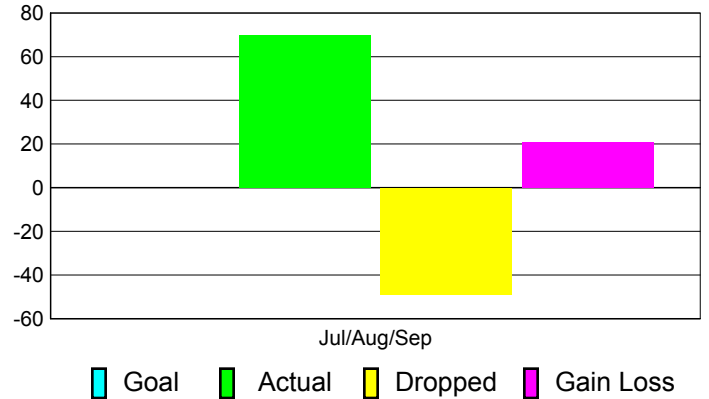

### YTD Status Quo Clubs 2011-2012

Status Quo Clubs Compared to Status Quo Members

## MEMBERSHIP

**Membership Results**  
2011-2012

**Membership**  
2010-2011

Month	Net Memb Goal	Actual New Memb	Actual Dropped Memb	Gain/Loss of Memb	Gain/Loss of Memb
Jul/Aug/Sep		70	-49	21	26
<b>Totals</b>		<b>70</b>	<b>-49</b>	<b>21</b>	<b>26</b>

### Membership Results 2011-2012

Goal, New, Dropped, Gain/Loss

### Comparison of Membership Gain/Loss

Current Year Compared to the Previous Year